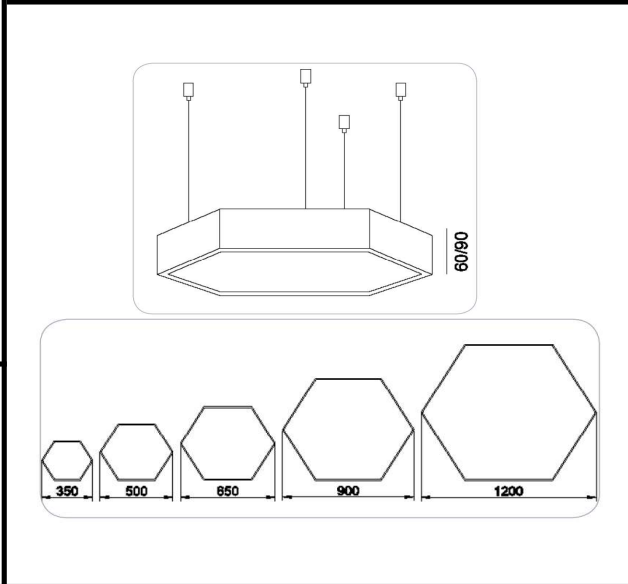

Sovitron Interior Pvt.Ltd.

Model Name	Disc Pendant /DLADISCDPD-105
Description	Architectural Light

Technical description	Image
-----------------------	-------

Dimension	Dia=1200mm H=60/90/95mm
Frame	Aluminium
Color Tempertaure	4000K
Power	105W
Total Luminous Flux	10500 lm
Efficacy	100 lm/W
IP rating	50
Color Rendering	≥80
Mounting	Pendant
Optics	White Opal Diffuser
Dimming	NON-Dimmable
Operating Voltage	220-240 VAC
Standard Lifetime	L70 minimum at 50,000 burning hours

Dimension diagram

Remarks:-

Address: Plot #7 Saroorpur-Nangla Industrial Area,Ballabgarh-Sohna Road,Faridabad-121005
Email: info@sovitron.com